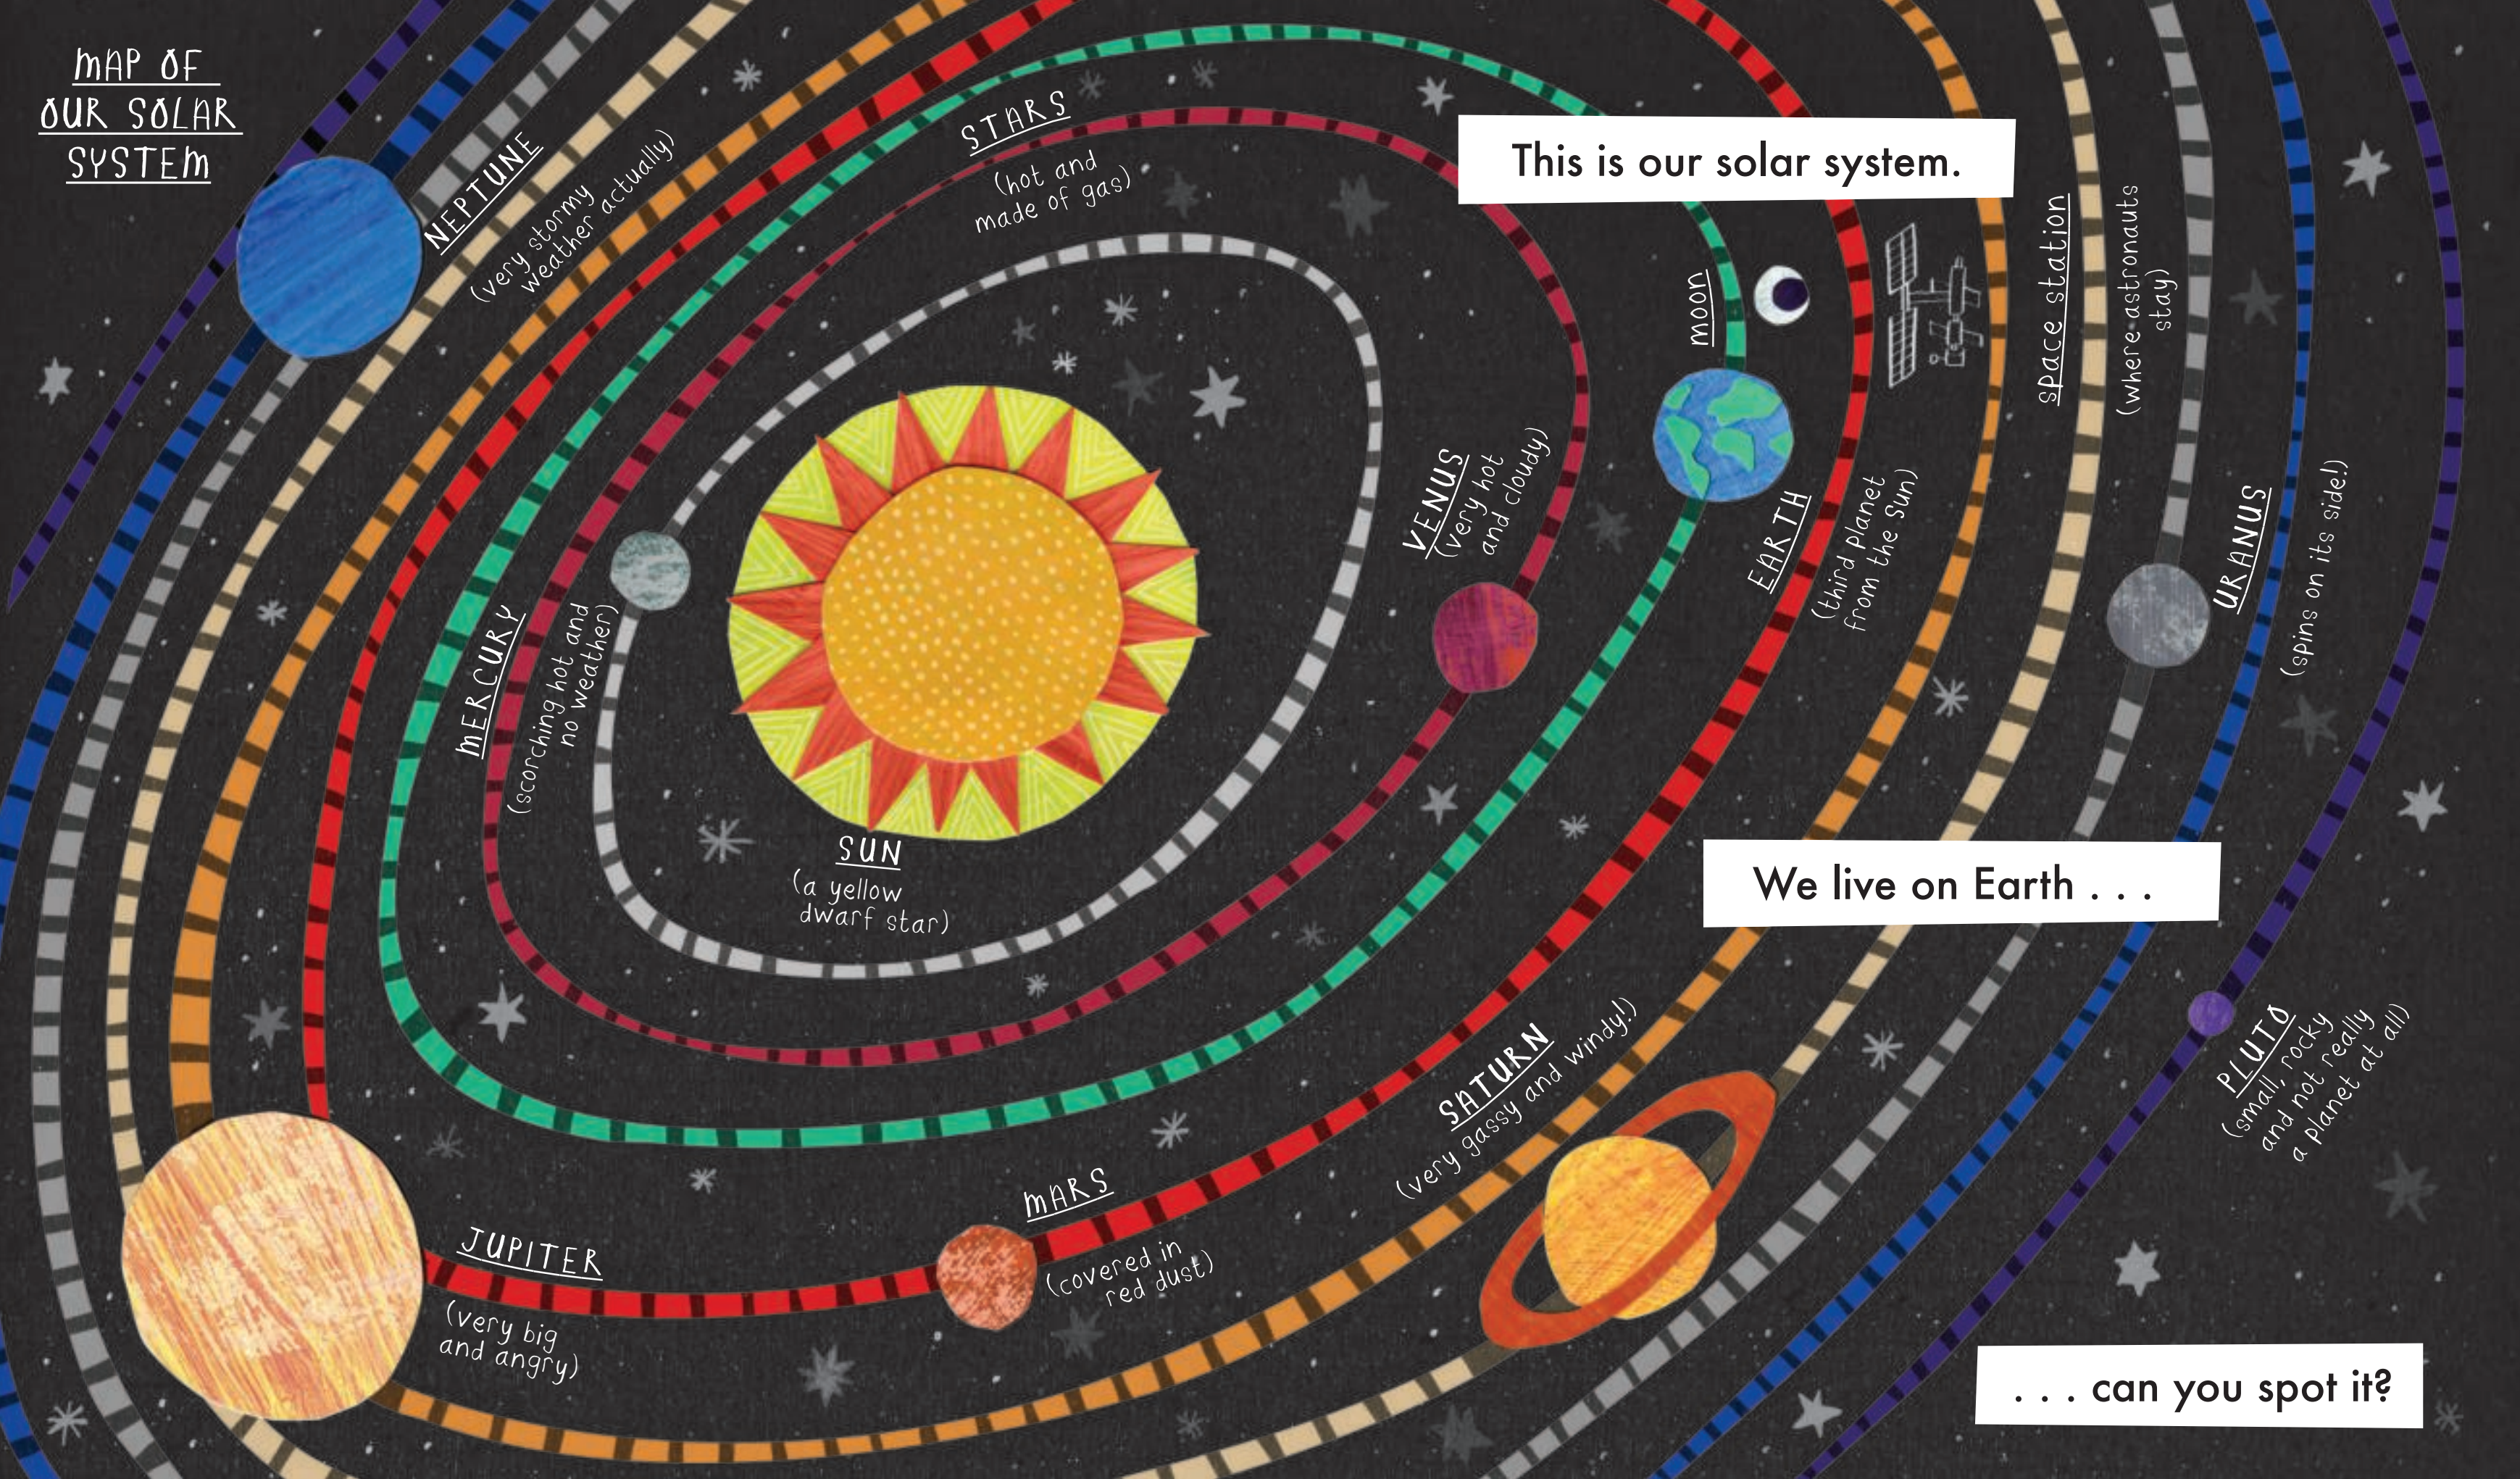

The background is a dark, textured black space filled with numerous small white dots representing distant stars. Scattered throughout are various colorful celestial bodies: stars in shades of red, orange, yellow, green, blue, and pink, some with multi-pointed or starburst patterns. There are also several circular planets or moons in different colors, including blue, green, yellow, and red, some with patterns or textures. The overall effect is a vibrant and diverse representation of the universe.

Hello universe!

I am in here somewhere,

but you can't see me

as I'm really tiny.

MAP OF  
OUR SOLAR  
SYSTEM

STARS  
(hot and made of gas)

This is our solar system.

NEPTUNE  
(very stormy weather actually)

MOON

space station  
(where astronauts stay)

SUN  
(a yellow dwarf star)

VENUS  
(very hot and cloudy)

EARTH  
(third planet from the Sun)

MERCURY  
(scorching hot and no weather)

URANUS  
(spins on its side!)

EQUATOR LINE

Atlantic Ocean

sloth

volcano

poison dart frog

blue whale

fur seal

4